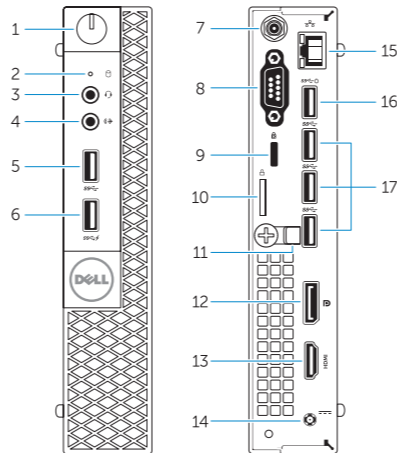

בדוק ועדכן את המחשב שלך

Features

Δυνατότητες | Funcionalidades | Характеристики | תכונות

- Power button/Power light
- Hard-drive activity light
- Microphone connector
- Line-out connector
- USB 3.0 connector
- USB 3.0 connector with PowerShare
- Antenna SMA connector (optional)
- Serial/PS2/VGA/DisplayPort connector (optional)
- Security-cable slot
- Padlock ring
- cable holder
- DisplayPort connector
- HDMI connector
- Power connector
- Network connector
- USB 3.0 connector (Supports Smart Power On)
- USB 3.0 connectors